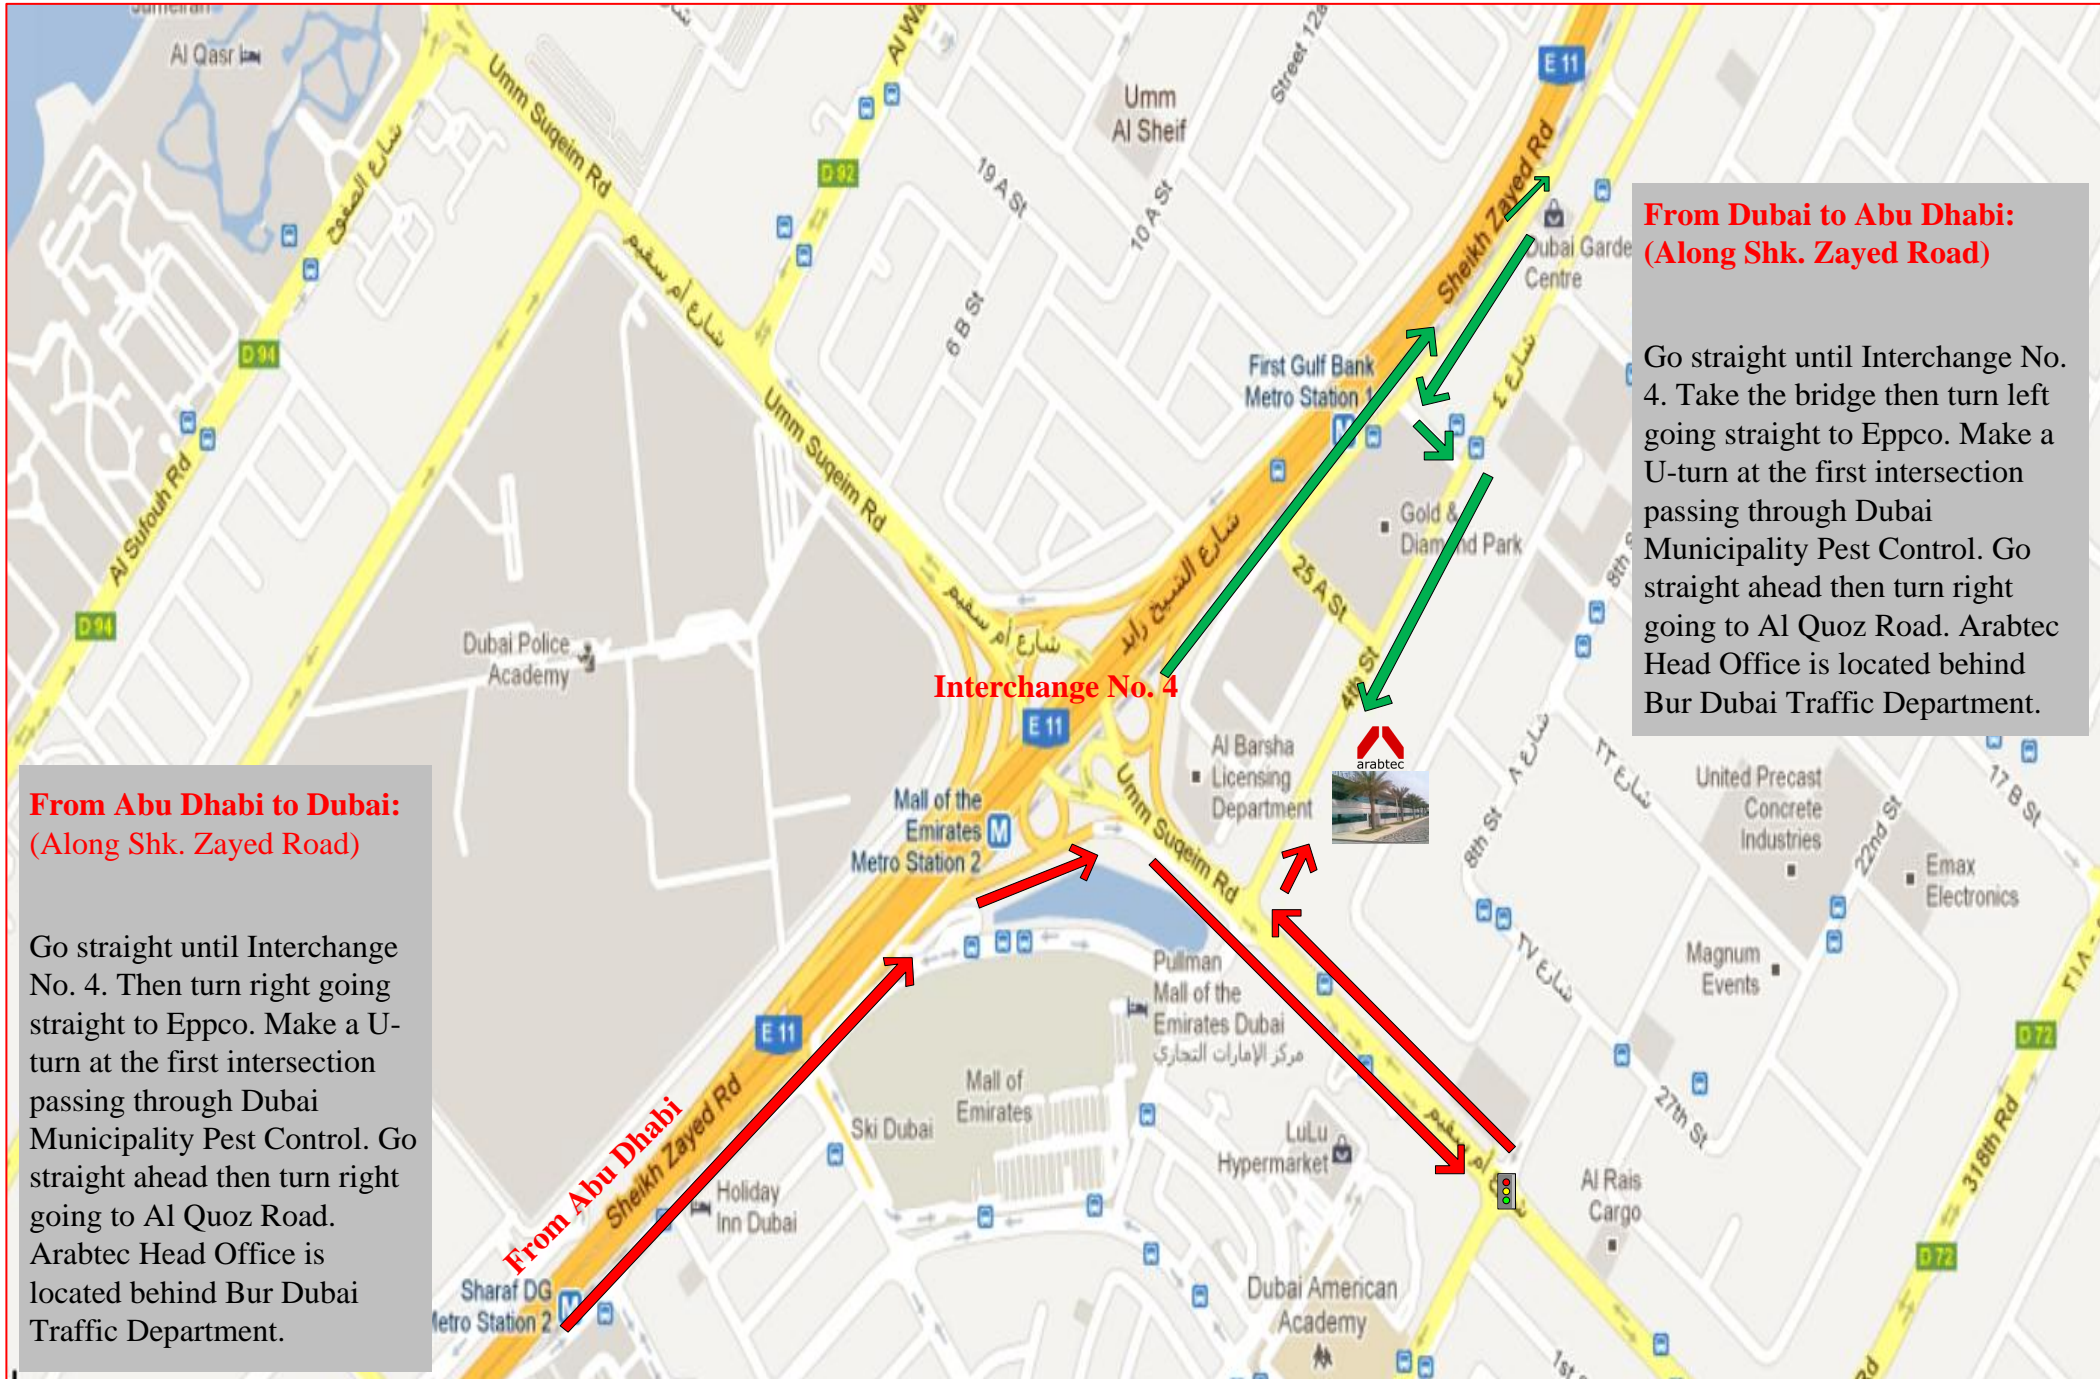

### From Dubai to Abu Dhabi: (Along Shk. Zayed Road)

Go straight until Interchange No. 4. Take the bridge then turn left going straight to Eppco. Make a U-turn at the first intersection passing through Dubai Municipality Pest Control. Go straight ahead then turn right going to Al Quoz Road. Arabtec Head Office is located behind Bur Dubai Traffic Department.

### From Abu Dhabi to Dubai: (Along Shk. Zayed Road)

Go straight until Interchange No. 4. Then turn right going straight to Eppco. Make a U-turn at the first intersection passing through Dubai Municipality Pest Control. Go straight ahead then turn right going to Al Quoz Road. Arabtec Head Office is located behind Bur Dubai Traffic Department.

**Email:** arabtec@arabtecuae.com  
**URL:** www.arabtecuae.com

**From Dubai to Abu Dhabi: (Along Shk. Zayed Road)**

Go straight until Interchange No. 4. Take the bridge then turn left going straight to Eppco. Make a U-turn at the first intersection passing through Dubai Municipality Pest Control. Go straight ahead then turn right going to Al Quoz Road. Arabtec Head Office is located behind Bur Dubai Traffic Department.

**From Abu Dhabi to Dubai: (Along Shk. Zayed Road)**

Go straight until Interchange No. 4. Then turn right going straight to ENOC station. Make a U-turn at the first intersection passing through Dubai Municipality Pest Control. Go straight ahead then turn right going to Al Quoz Road. Arabtec Head Office is located behind Bur Dubai Traffic Department.