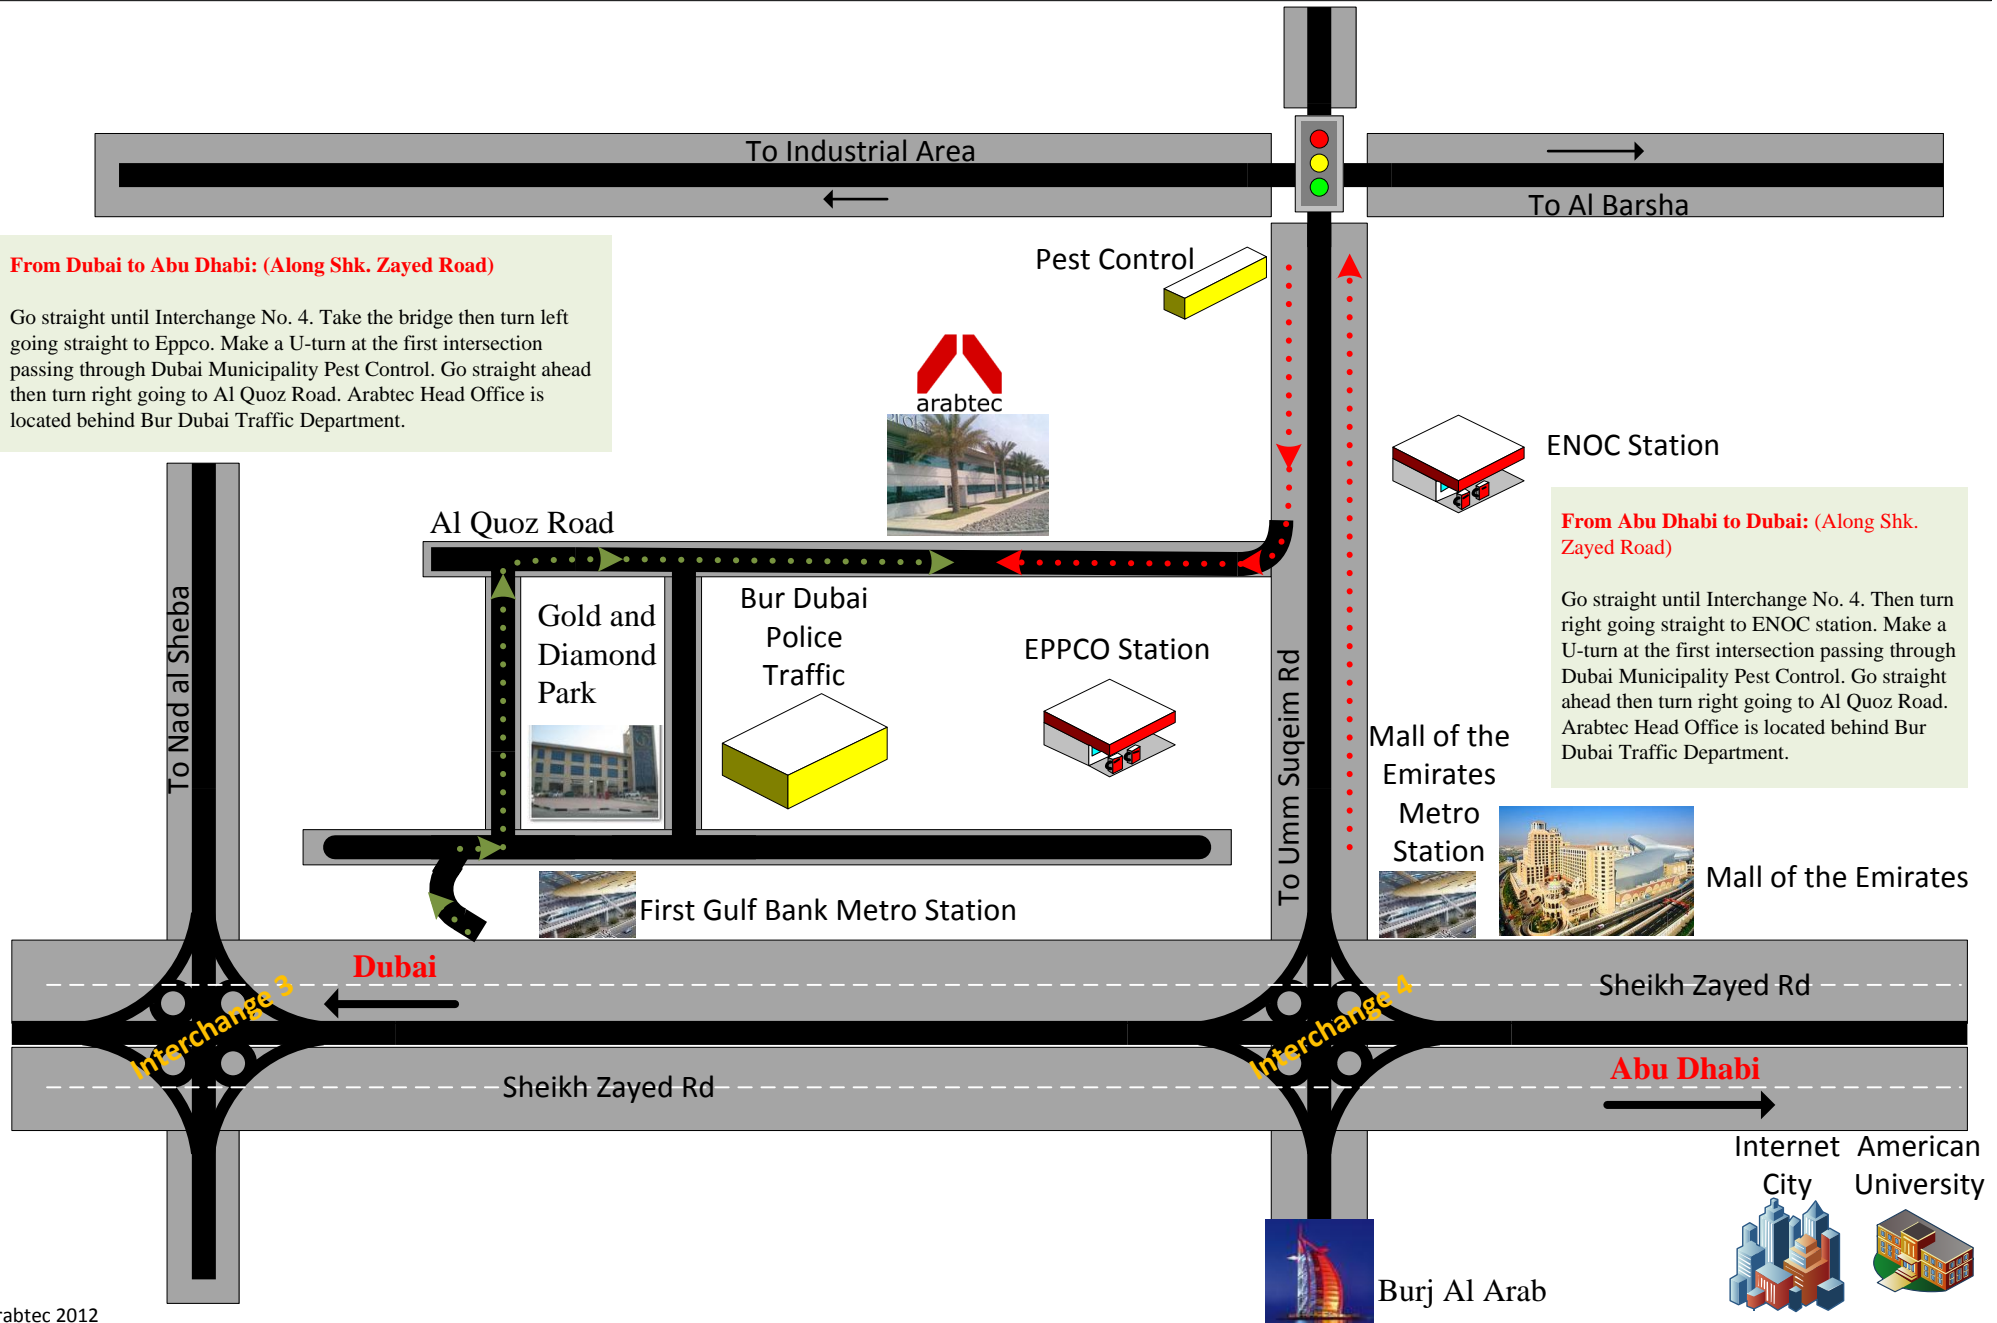

### From Dubai to Abu Dhabi: (Along Shk. Zayed Road)

Go straight until Interchange No. 4. Take the bridge then turn left going straight to Eppco. Make a U-turn at the first intersection passing through Dubai Municipality Pest Control. Go straight ahead then turn right going to Al Quoz Road. Arabtec Head Office is located behind Bur Dubai Traffic Department.

### From Abu Dhabi to Dubai: (Along Shk. Zayed Road)

Go straight until Interchange No. 4. Then turn right going straight to Eppco. Make a U-turn at the first intersection passing through Dubai Municipality Pest Control. Go straight ahead then turn right going to Al Quoz Road. Arabtec Head Office is located behind Bur Dubai Traffic Department.

**Email:** arabtec@arabtecuae.com  
**URL:** www.arabtecuae.com

**From Dubai to Abu Dhabi: (Along Shk. Zayed Road)**

Go straight until Interchange No. 4. Take the bridge then turn left going straight to Eppco. Make a U-turn at the first intersection passing through Dubai Municipality Pest Control. Go straight ahead then turn right going to Al Quoz Road. Arabtec Head Office is located behind Bur Dubai Traffic Department.

**From Abu Dhabi to Dubai: (Along Shk. Zayed Road)**

Go straight until Interchange No. 4. Then turn right going straight to ENOC station. Make a U-turn at the first intersection passing through Dubai Municipality Pest Control. Go straight ahead then turn right going to Al Quoz Road. Arabtec Head Office is located behind Bur Dubai Traffic Department.